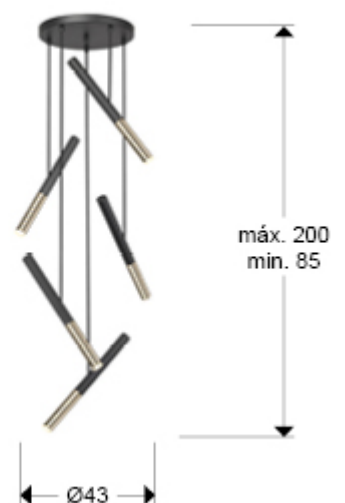

Edna

Pendants

451052

Lamp of 5 lights, made of metal with a matt black and bright gold finish. Opal acrylic diffusers. adjustable height. 25W LED, 2,250 lm, 3,000 K. DIMMABLE.

· This lamp is supplied with GRAVITY TOGGLES, to improve ceiling fixing.

GENERAL INFORMATION

Catalogue: i42 Iluminación
Page: 16
EAN Code: 8435435337803
Type: Pendants
Collection: Edna

SIZES

Sizes: Ø 43.0 ↓ 126.0 cm
Height when installed: 85.0/ max. 200.0 cm
Weight: 3.8 Kg

SIZES WITH PACKAGING

Weight: 4.5 Kg
Volume: 0.0240m³
Sizes: ↔ 48.0 ↓ 13.0 ↗ 38.0 cm

TECHNICAL INFORMATION

IP protection: IP 20
Electric class: Class 1
Maximum power: 25W
Voltage: 220/240 V
Frequency: 50/60 Hz
Colour temperature: 3,000 K
Average lifespan: 50,000 h
Power factor: >0.8
CRI: >90